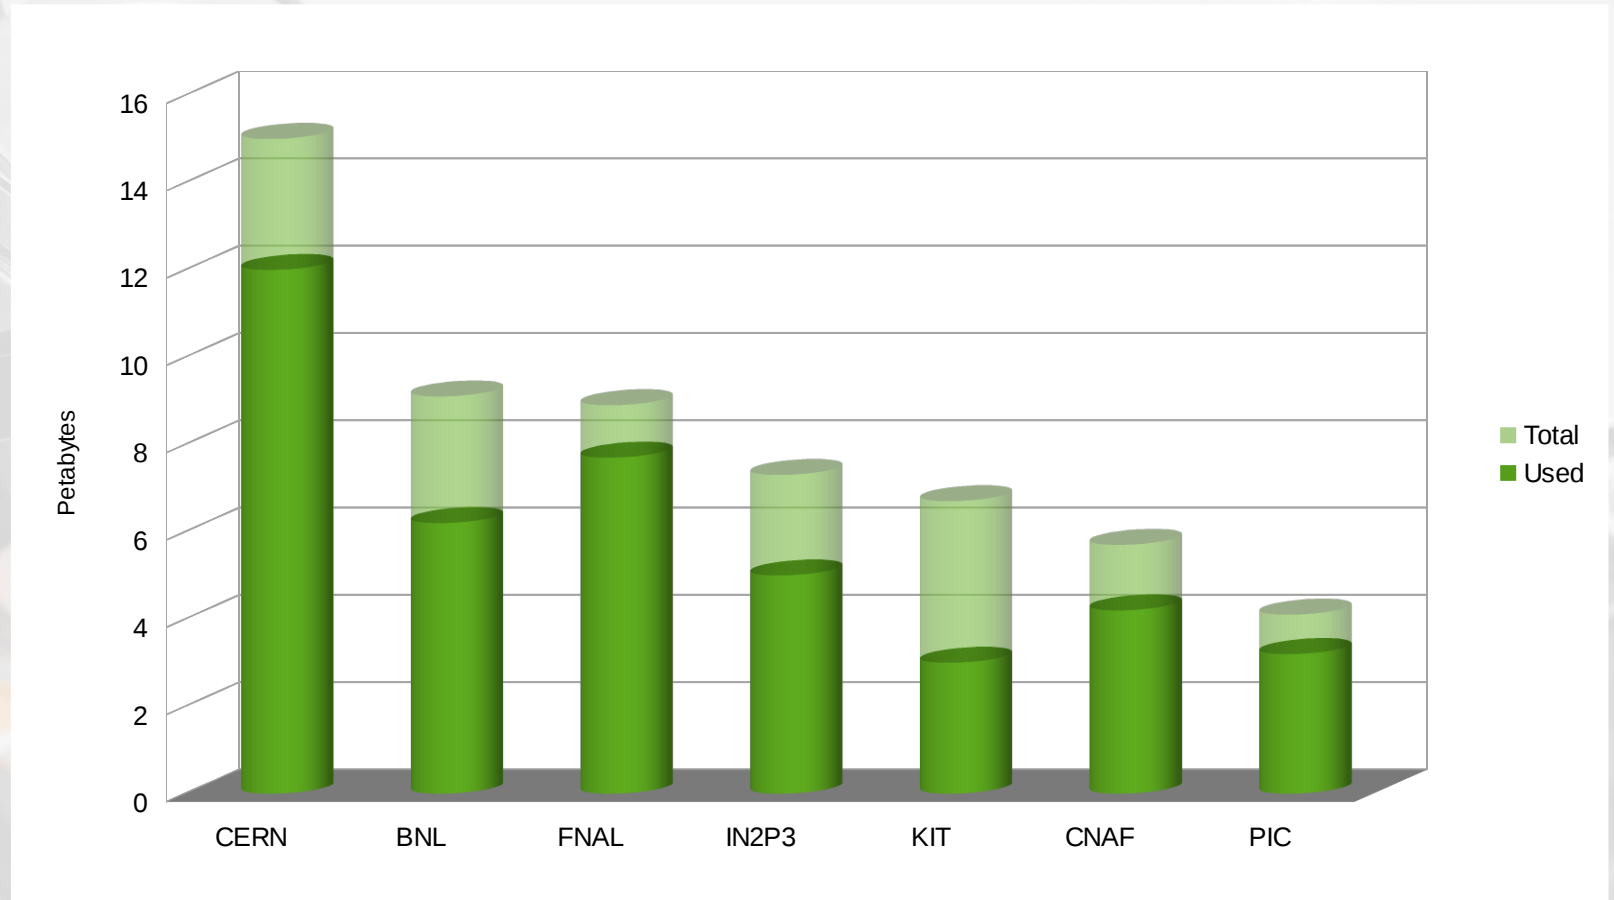

WLCG site storage capacity