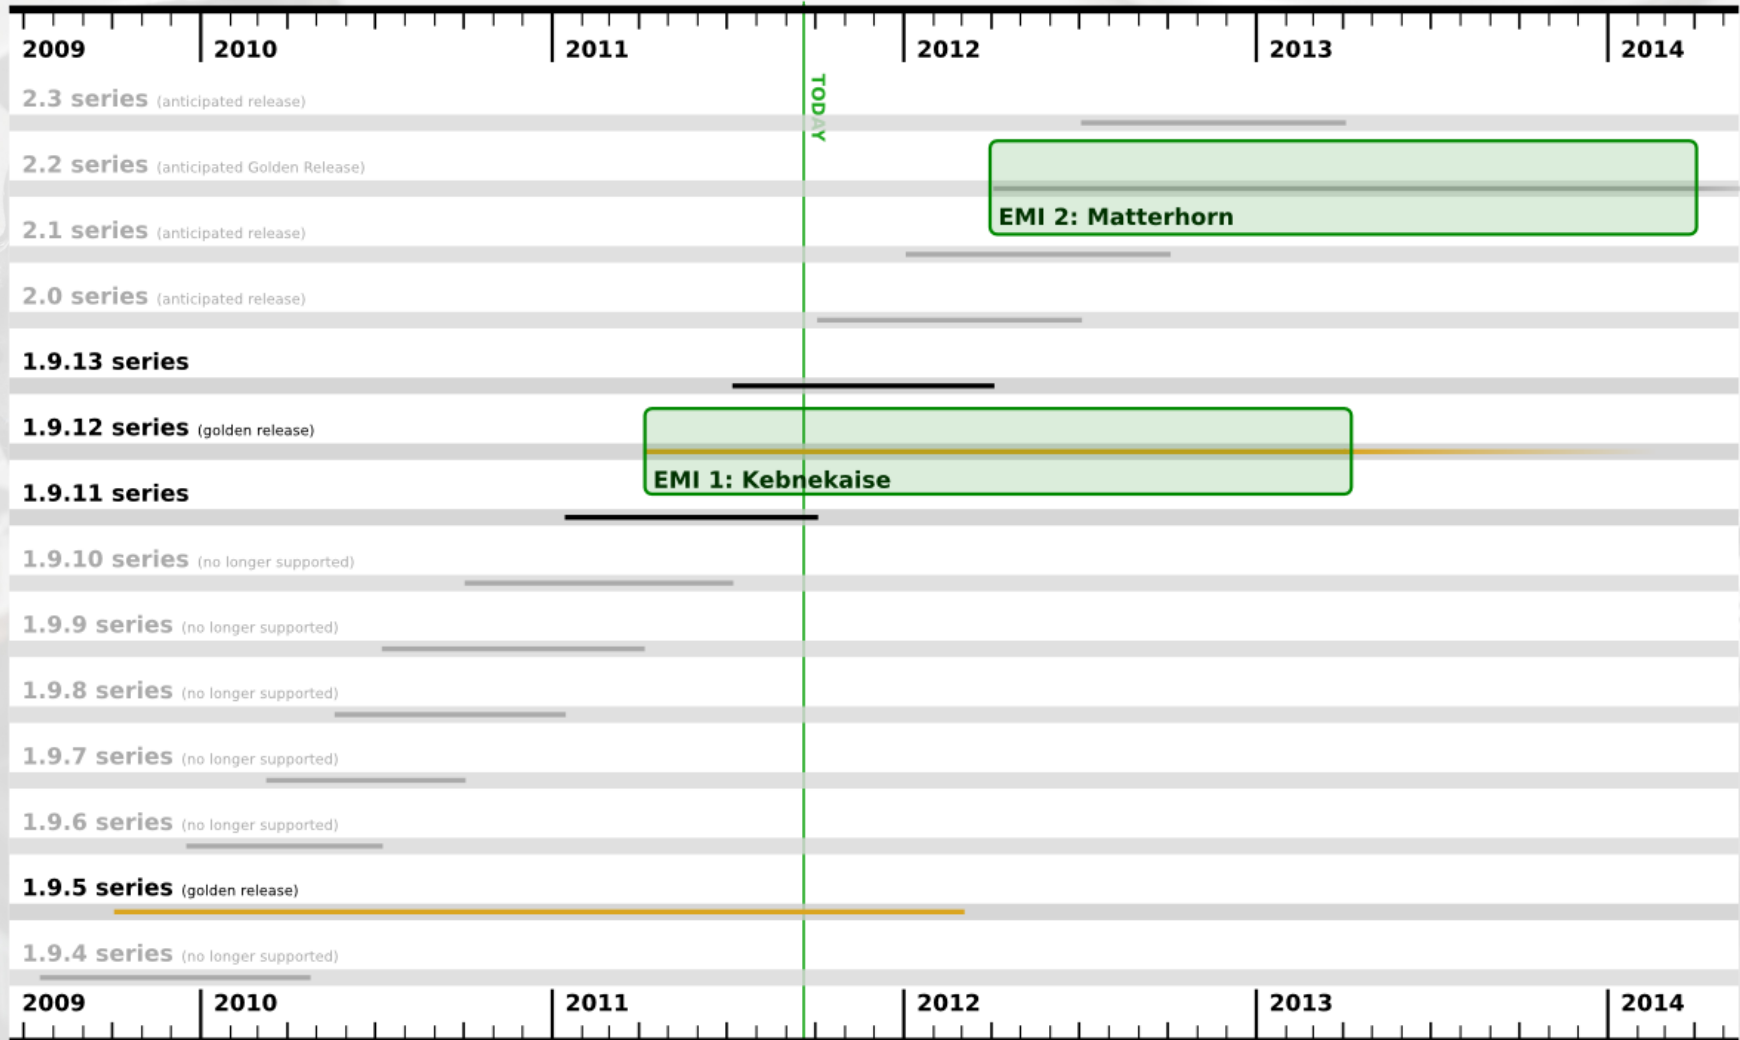

dCache releases