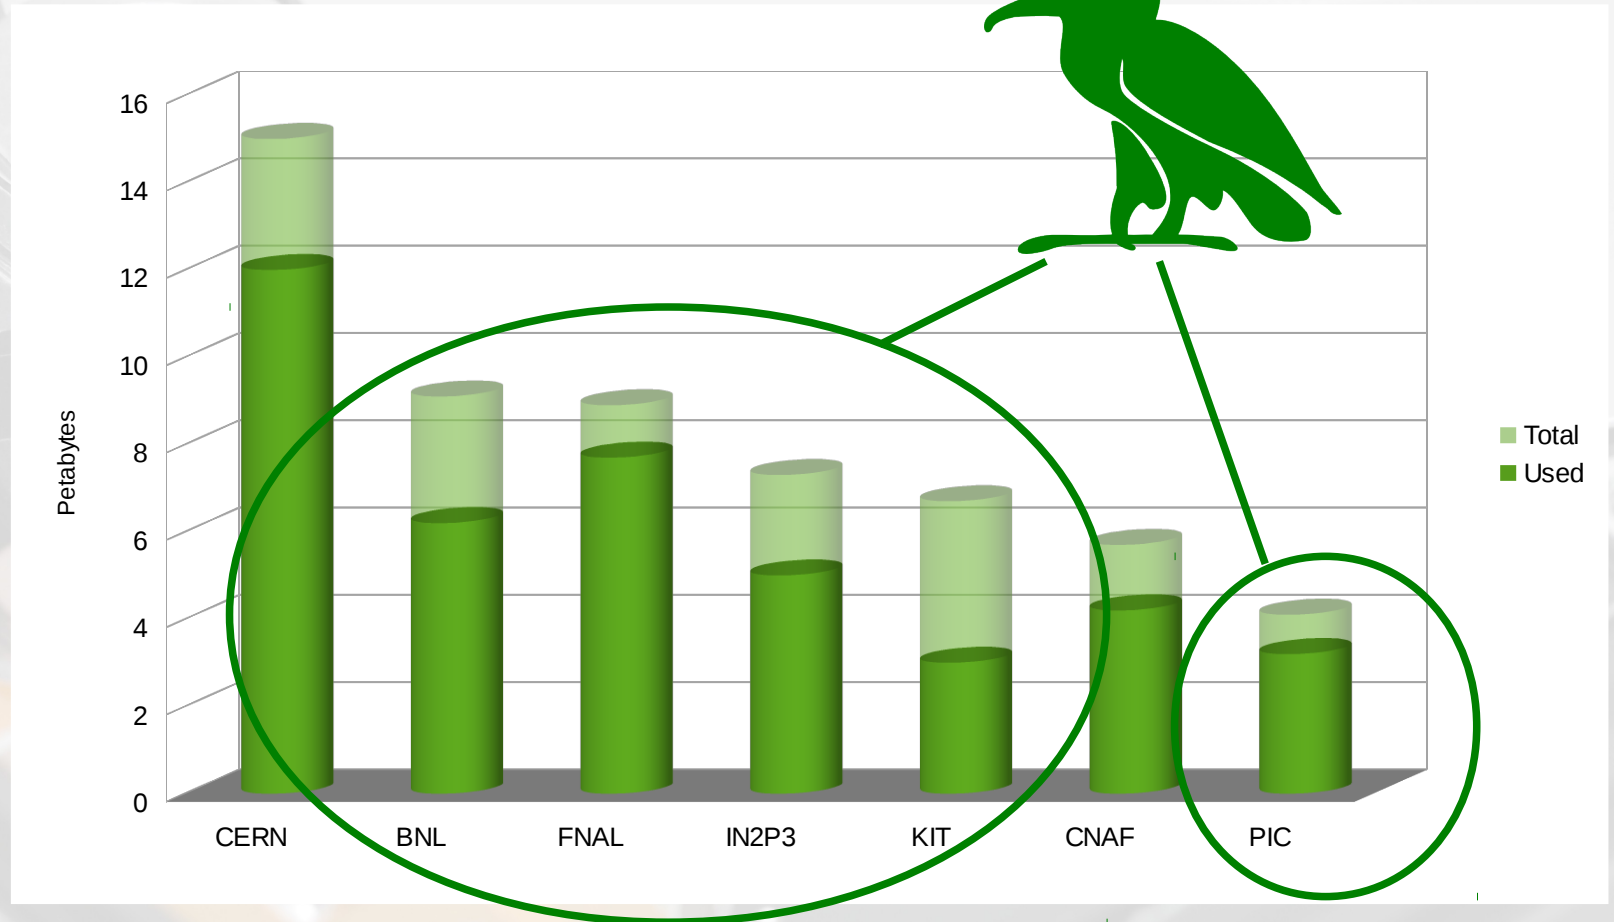

Thank you!

EMI is partially funded by the European Commission under Grant Agreement RI-261611

Backup slides

... advanced storage

- Automatic hot-spot replication
- Redundant storage
- Tape integration
- Scalable storage
 - Largest site *currently* 10 PiB
- Fine-grain data placement control

... used by large sites

... standards compliant

WLCG site storage capacity

Releases

1.9.5 series (golden release)

2009

2010

2011