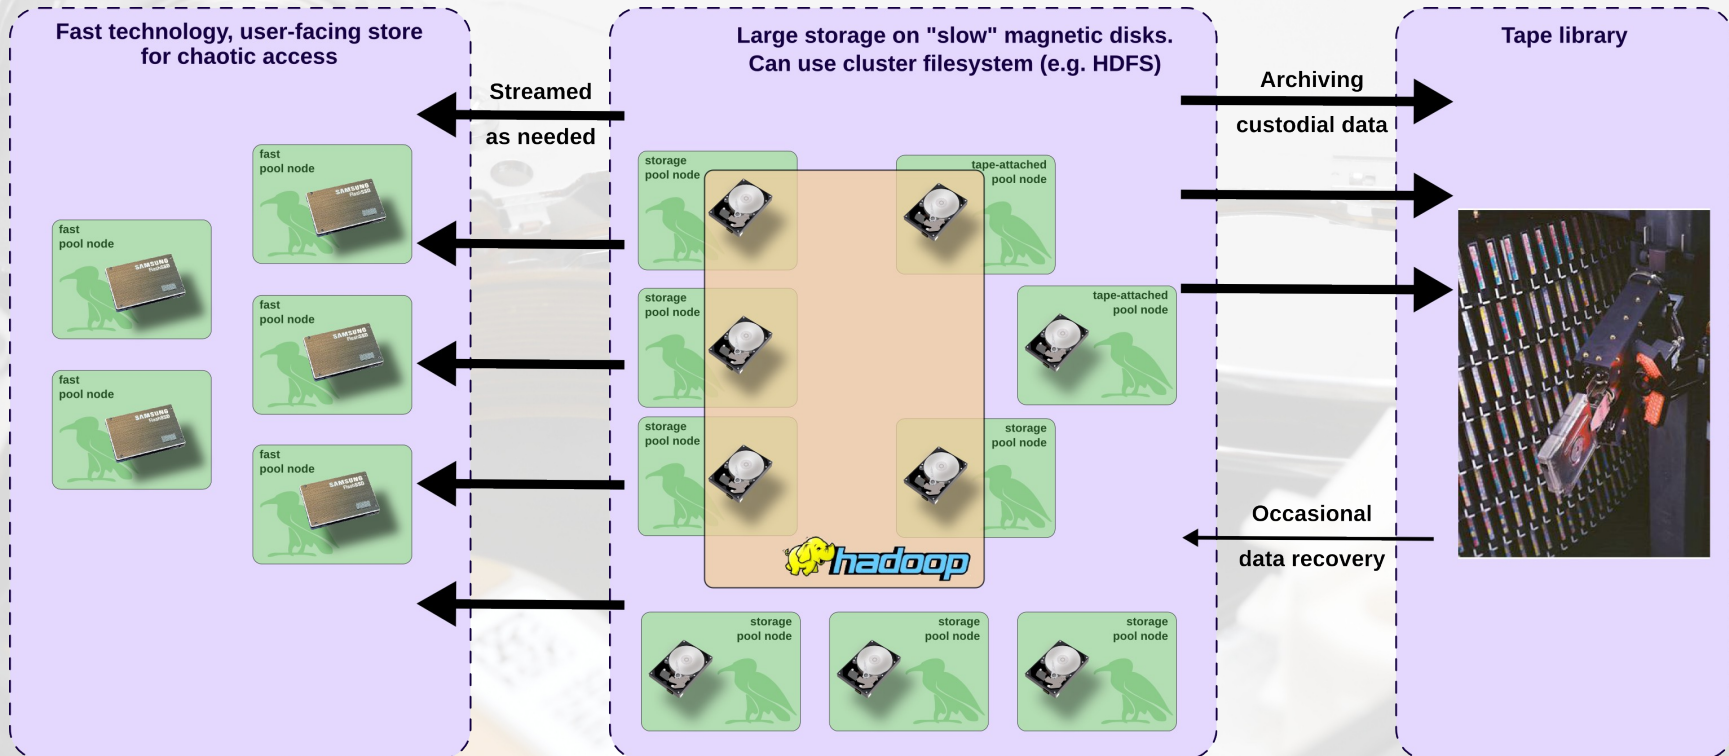

LOFAR

SNIC

SLOAN DIGITAL SKY SURVEY

Consultation and support

- GridLab
 - Unique resource
 - Continually evaluating
 - Available for software testing
- The “global redirector”
- SNIC: SweStore
 - National storage facility
 - Federated dCache storage

The future

Future: bits and bobs

- Internal features:
 - New pluggable pool selection
- Integration features
- Grid-level features
 - Catalogue synchronisation
- Cloud features
 - EMI working group
 - Already investigating: S3 vs CDMI

Nagios[®]

IPV6

Future: abstract pools

Classic dCache pools:

Data directly accessible via POSIX API

Abstract dCache pools:

Data "somehow" accessible (e.g., POSIX, GPFS, HDFS, ...)

Future: three-tier storage

Thank you!

EMI is partially funded by the European Commission under Grant Agreement RI-261611

Backup slides

... advanced storage

- Automatic hot-spot replication
- Redundant storage
- Tape integration
- Scalable storage
 - Largest site *currently* 10 PiB
- Fine-grain data placement control