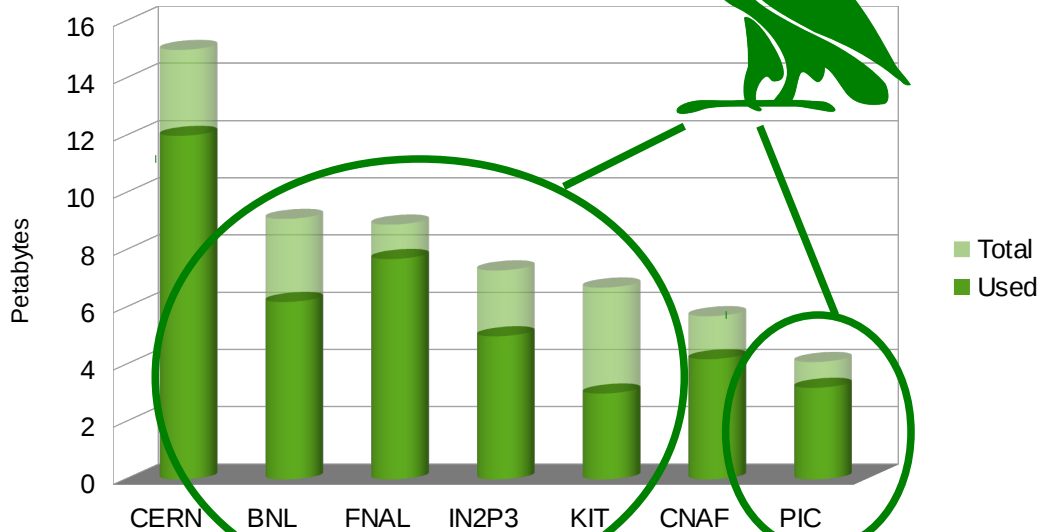

EUROPEAN MIDDLEWARE INITIATIVE

dCache

Paul Millar

Overview

- What is dCache?
- What's new in the new Golden Release?
- The future

dCache is ...

... not just WLCG

EMBL

LOFAR

SNIC

SLOAN DIGITAL SKY SURVEY

Consultation and support

- GridLab
 - Unique resource
 - Continually evaluating
 - Available for software testing
- The “global redirector”
- SNIC: SweStore
 - National storage facility
 - Federated dCache storage