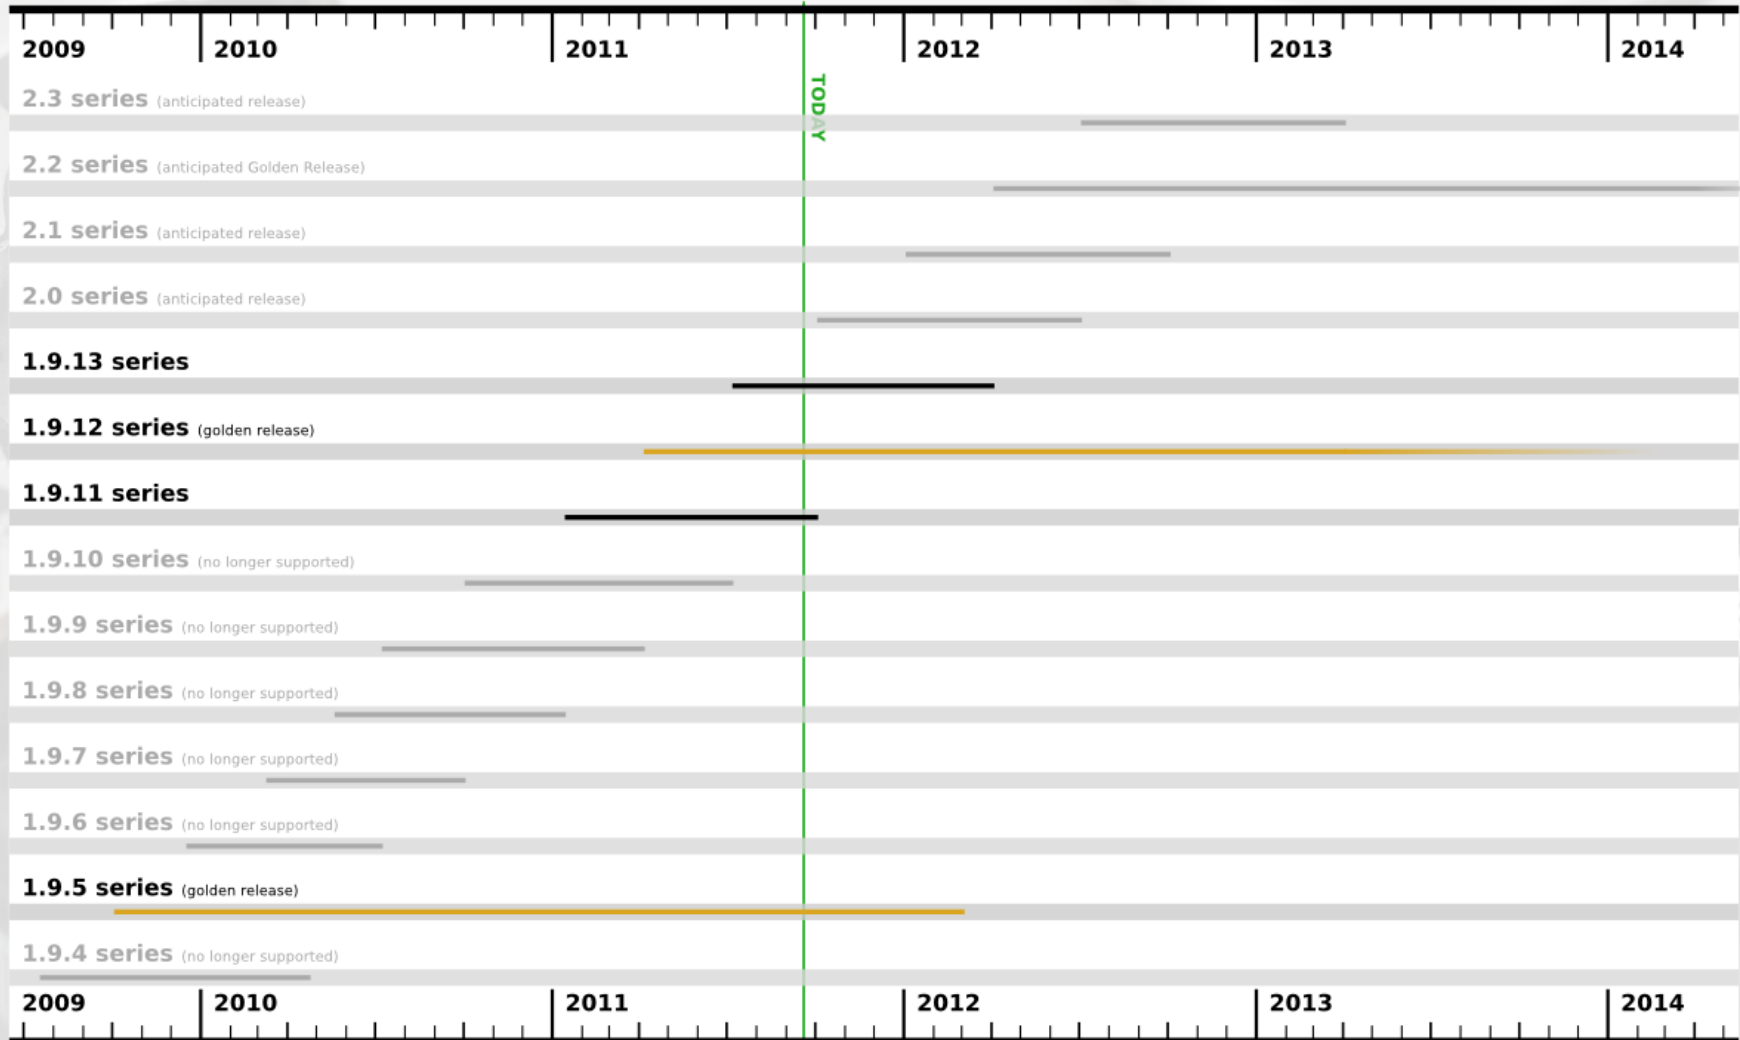

2012

2013

2014

Releases

Releases

Helping our users

- Actively participating with the xrootd redirector
- Swegrid / national storage fac.